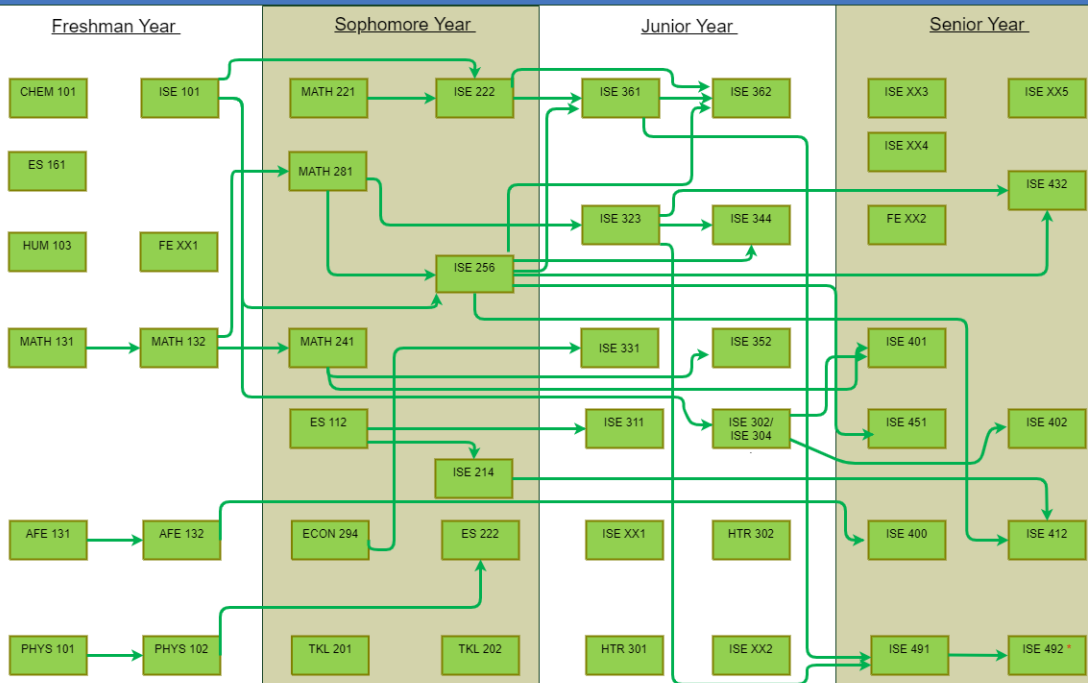

# INDUSTRIAL ENGINEERING DEPARTMENT CURRICULUM AND PREREQUISITES

\* Senior standing Son sınıf öğrencisi olmak

→ Prerequisites